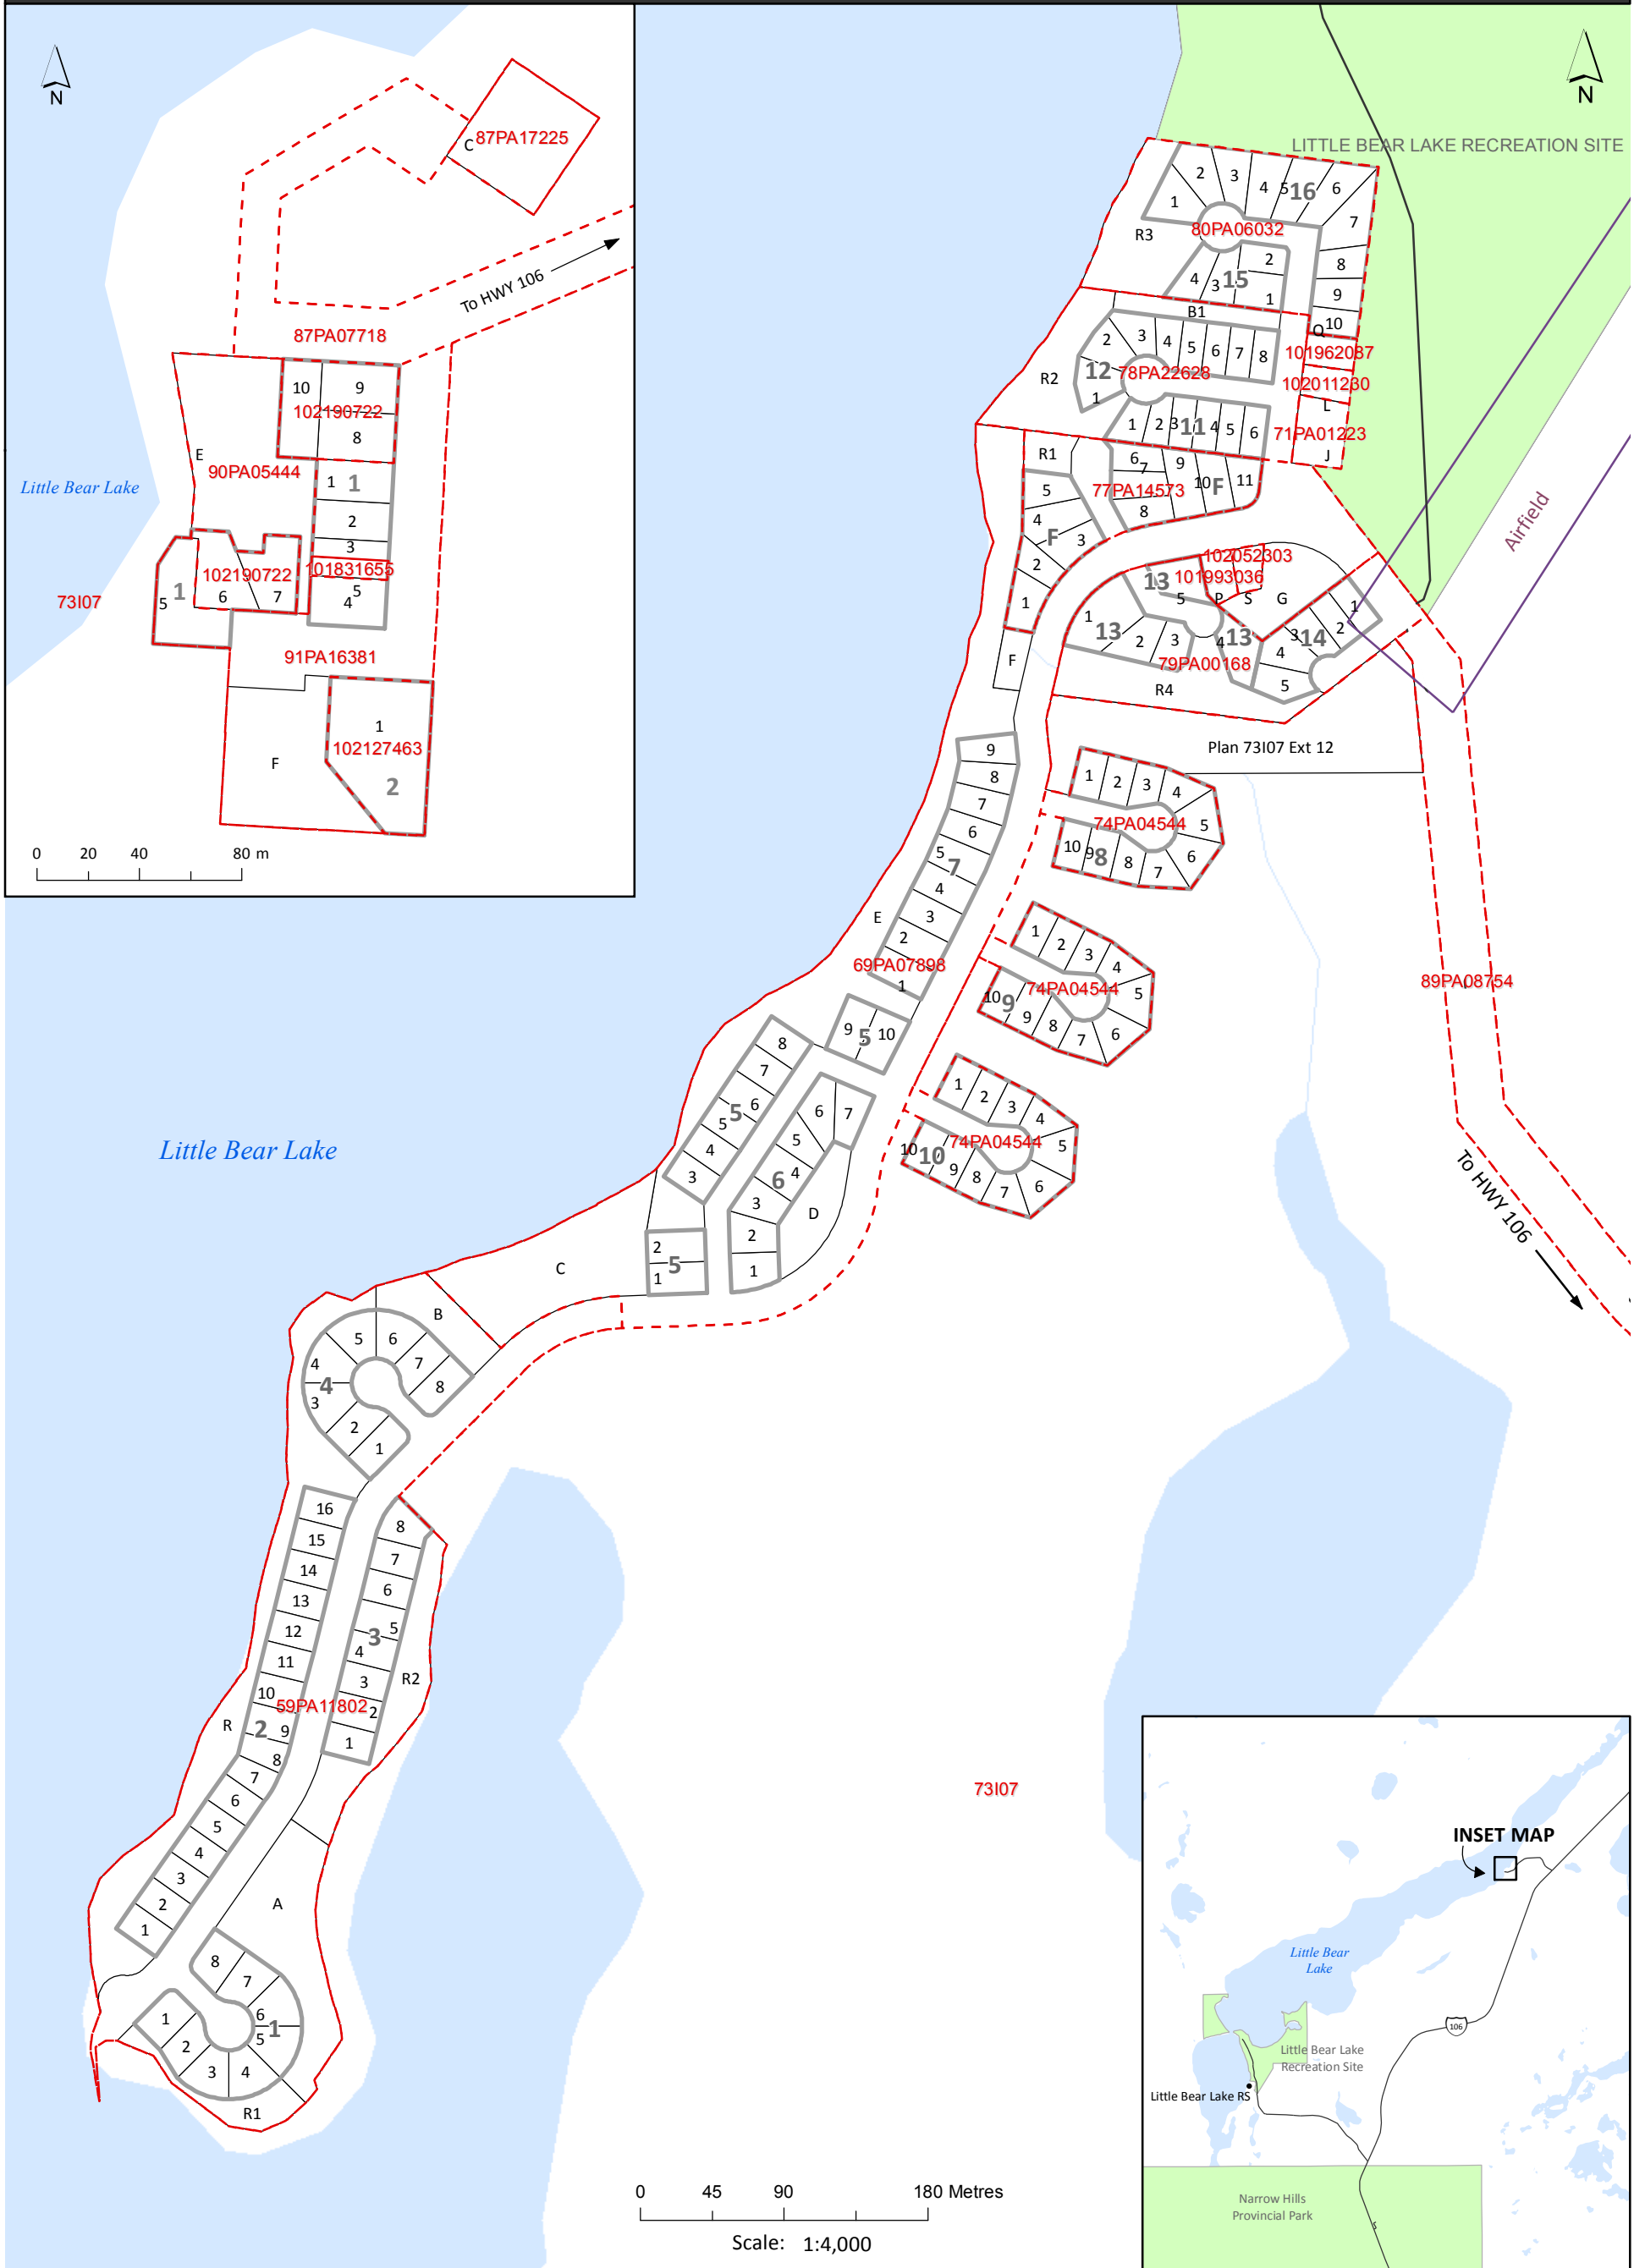

base map
Little Bear Lake

**Resort
 Subdivision**

Note: this map is for reference only and is not to be used for legal purposes.
 Produced by: Northern Municipal Services

	Parcel		Plan
	Block		Park

Last updated: 28-02-2018
 Coordinate System: NAD 1983 CSRS UTM Zone 13N
 Data source: ISC (parcel fabric)