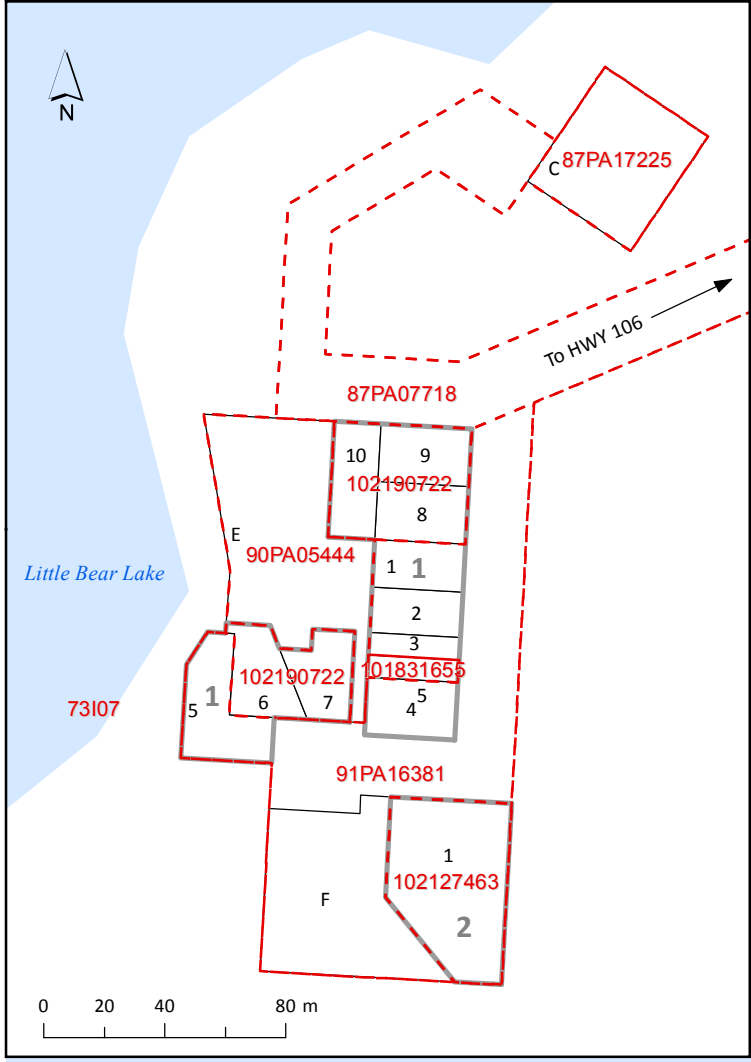

base map
Little Bear Lake

**Resort
 Subdivision**

Note: this map is for reference only and is not to be used for legal purposes.
 Produced by: Northern Municipal Services

	Parcel		Plan
	Block		Park

Last updated: 28-02-2018
 Coordinate System: NAD 1983 CSRS UTM Zone 13N
 Data source: ISC (parcel fabric)