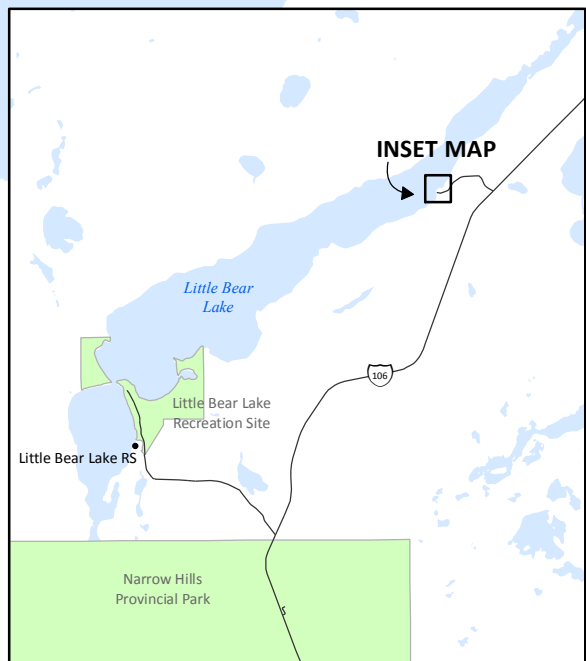

base map
Little Bear Lake

**Resort
 Subdivision**

Note: this map is for reference only and is not to be used for legal purposes.
 Produced by: Northern Municipal Services

	Parcel		Plan
	Block		Park

Last updated: 28-02-2018
 Coordinate System: NAD 1983 CSRS UTM Zone 13N
 Data source: ISC (parcel fabric)