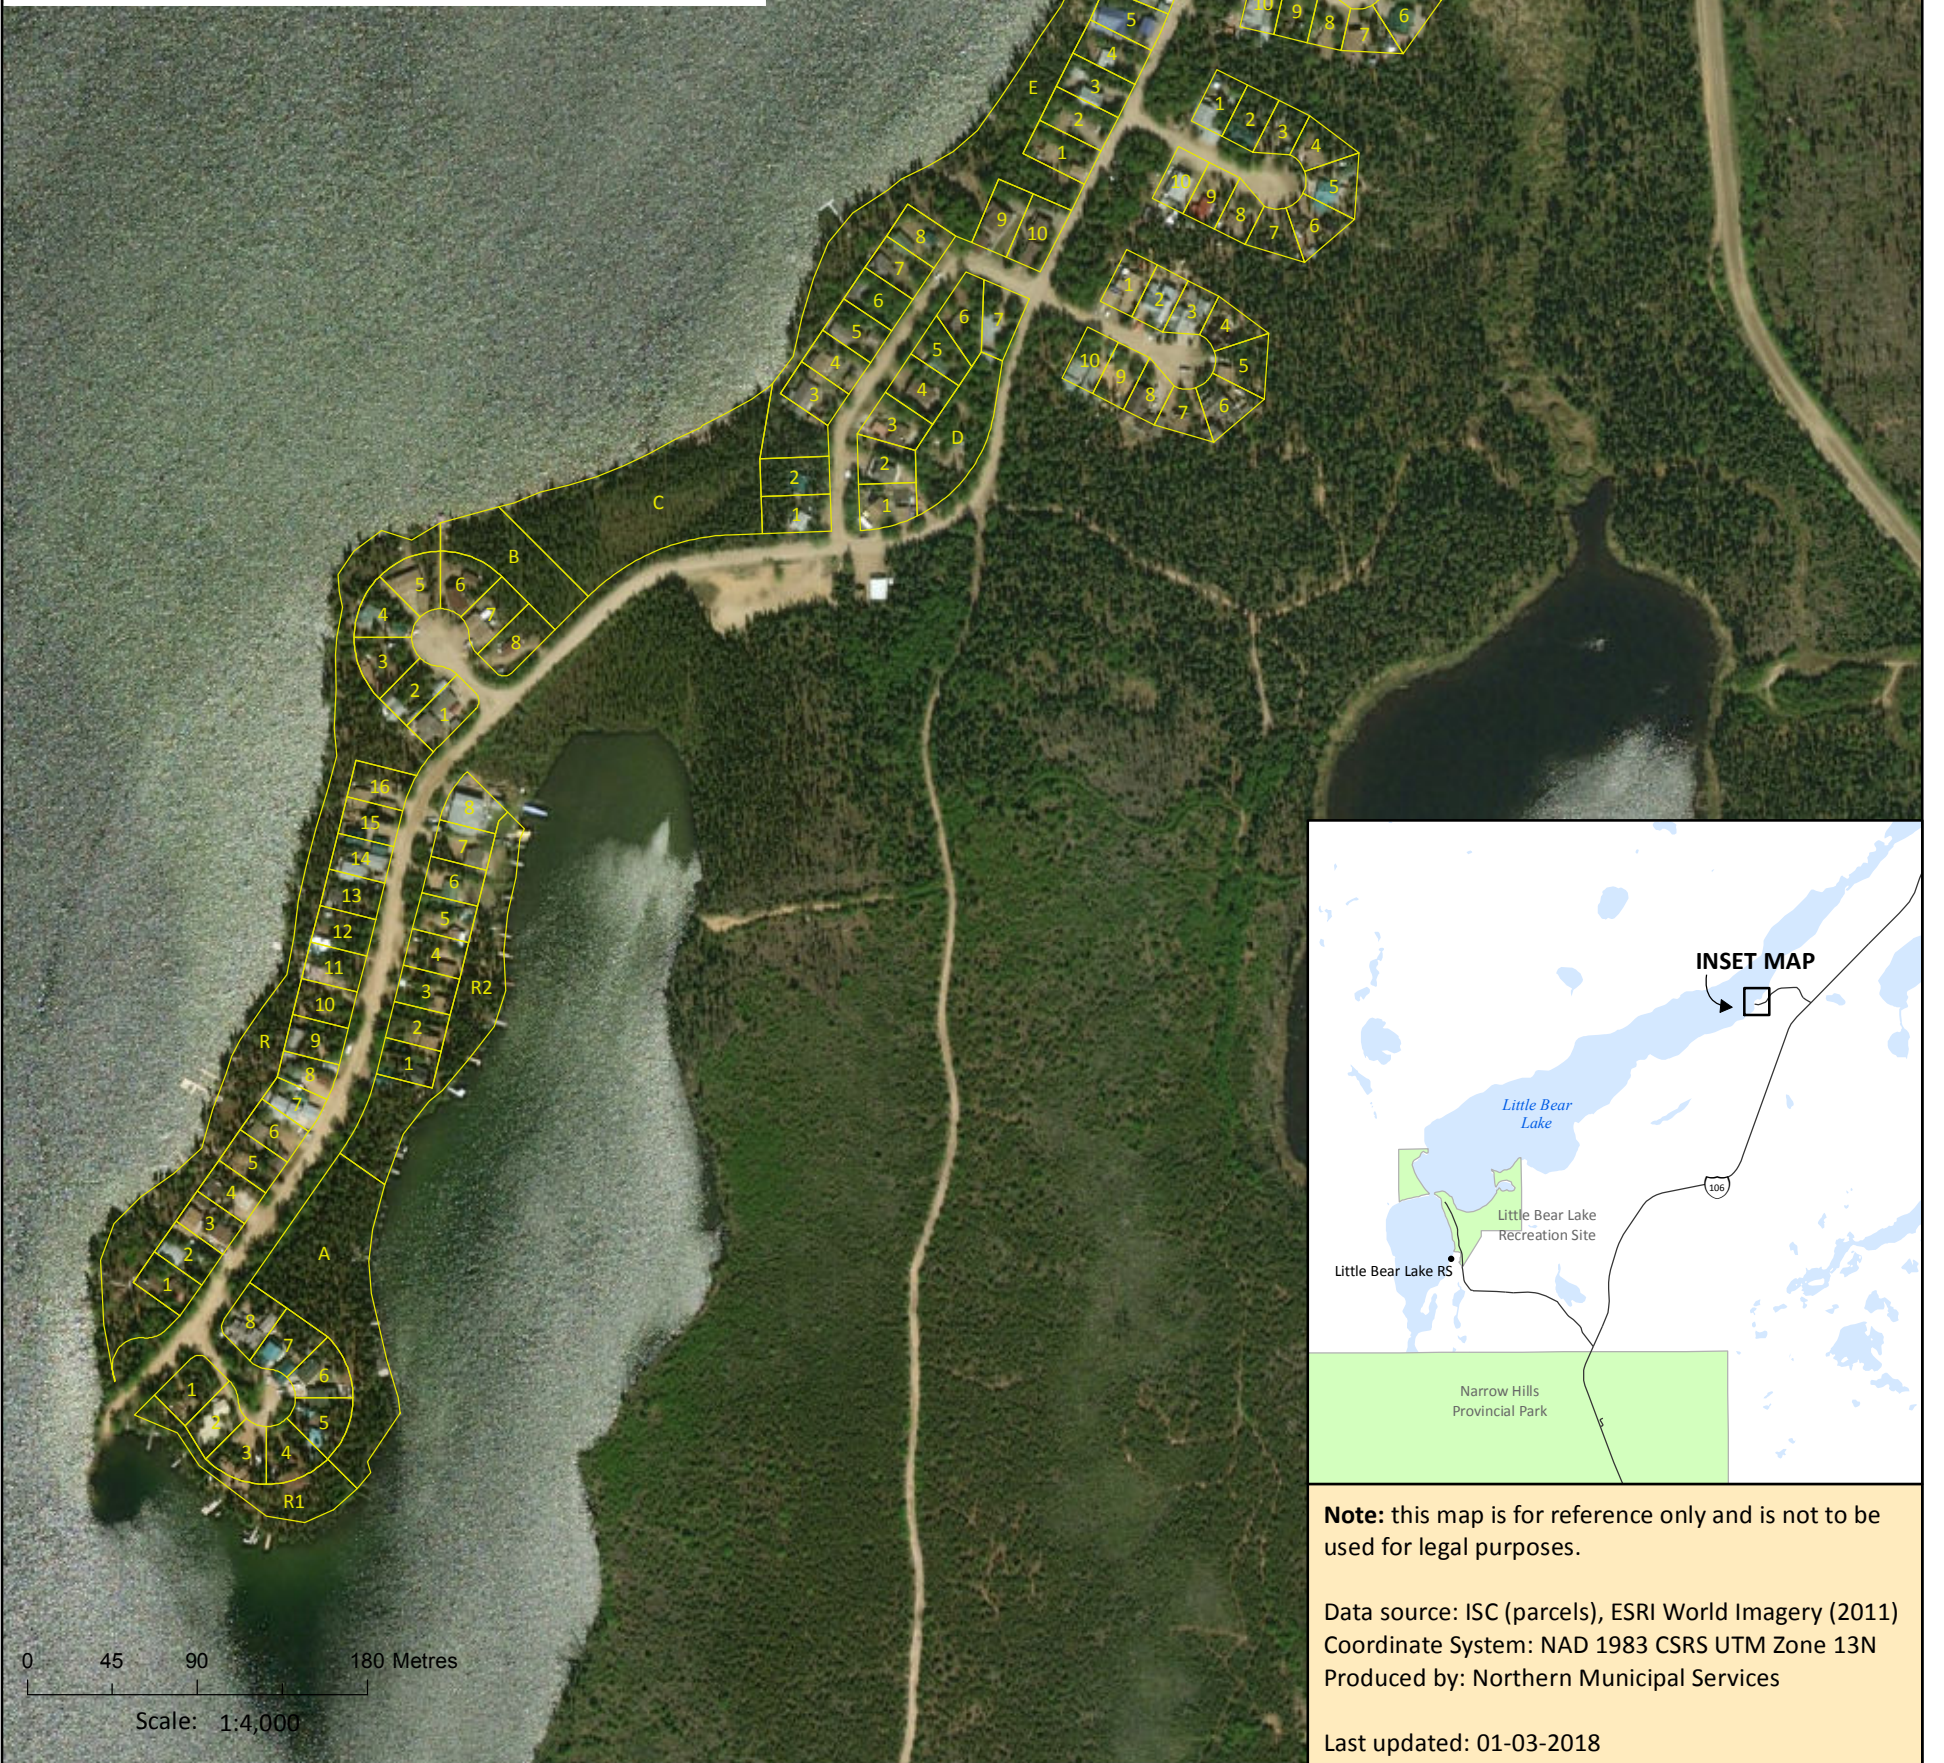

aerial view  
**Little Bear Lake**

**Resort  
Subdivision**

**Note:** this map is for reference only and is not to be used for legal purposes.

Data source: ISC (parcels), ESRI World Imagery (2011)  
Coordinate System: NAD 1983 CSRS UTM Zone 13N  
Produced by: Northern Municipal Services

Last updated: 01-03-2018