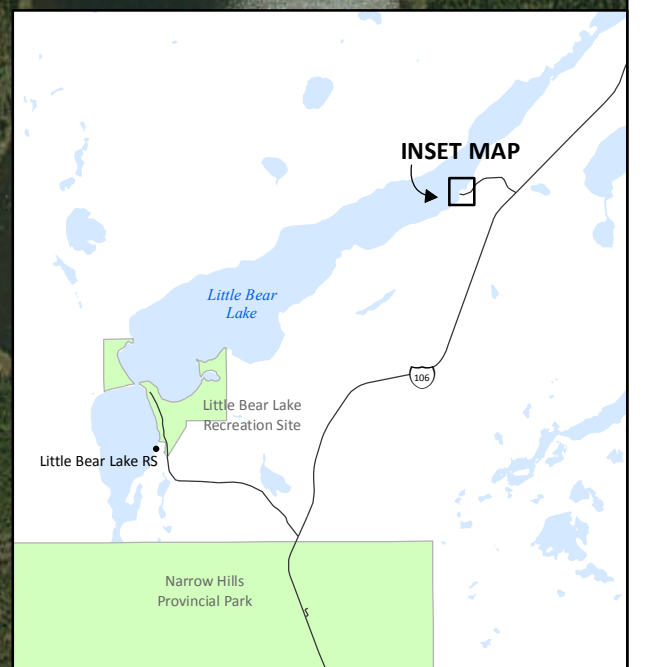

aerial view  
**Little Bear Lake**

**Resort  
Subdivision**

**Note:** this map is for reference only and is not to be used for legal purposes.

Data source: ISC (parcels), ESRI World Imagery (2011)  
Coordinate System: NAD 1983 CSRS UTM Zone 13N  
Produced by: Northern Municipal Services