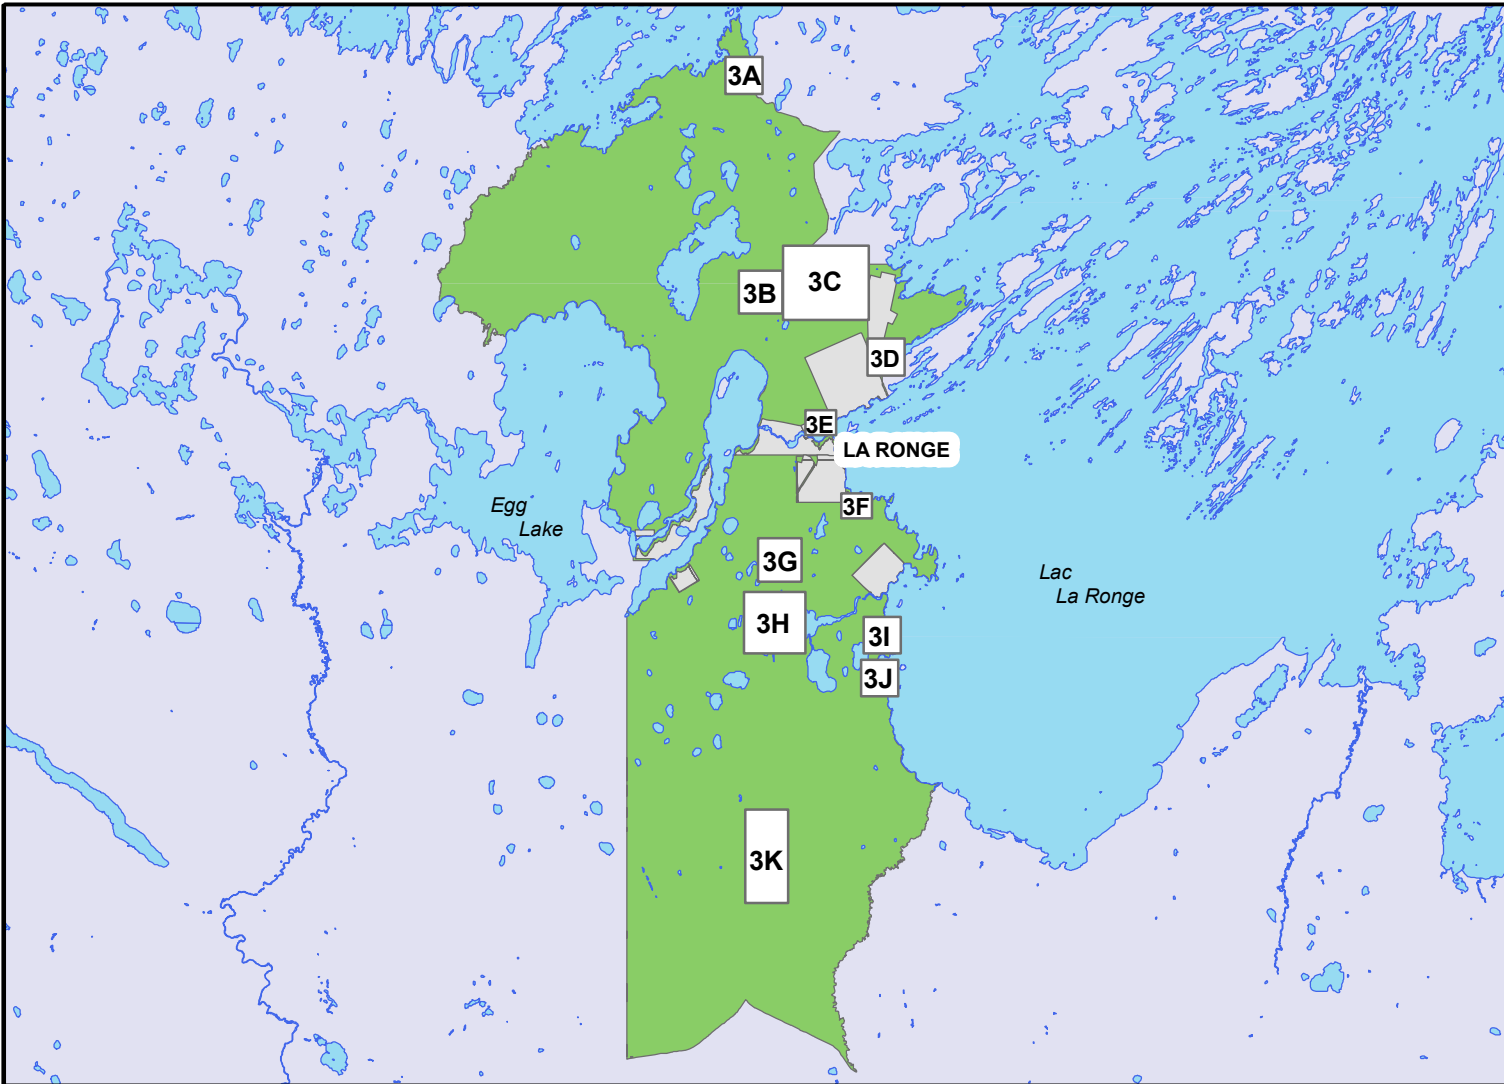

Map 3.

**LAC LA RONGE
PLANNING
AREA**

 Resource Land Zoning District

 Detailed Zoning Maps

 Lakes and Rivers

 Not Included in Planning Area

0 5 10 KM

**LAC LA RONGE
PLANNING AREA**