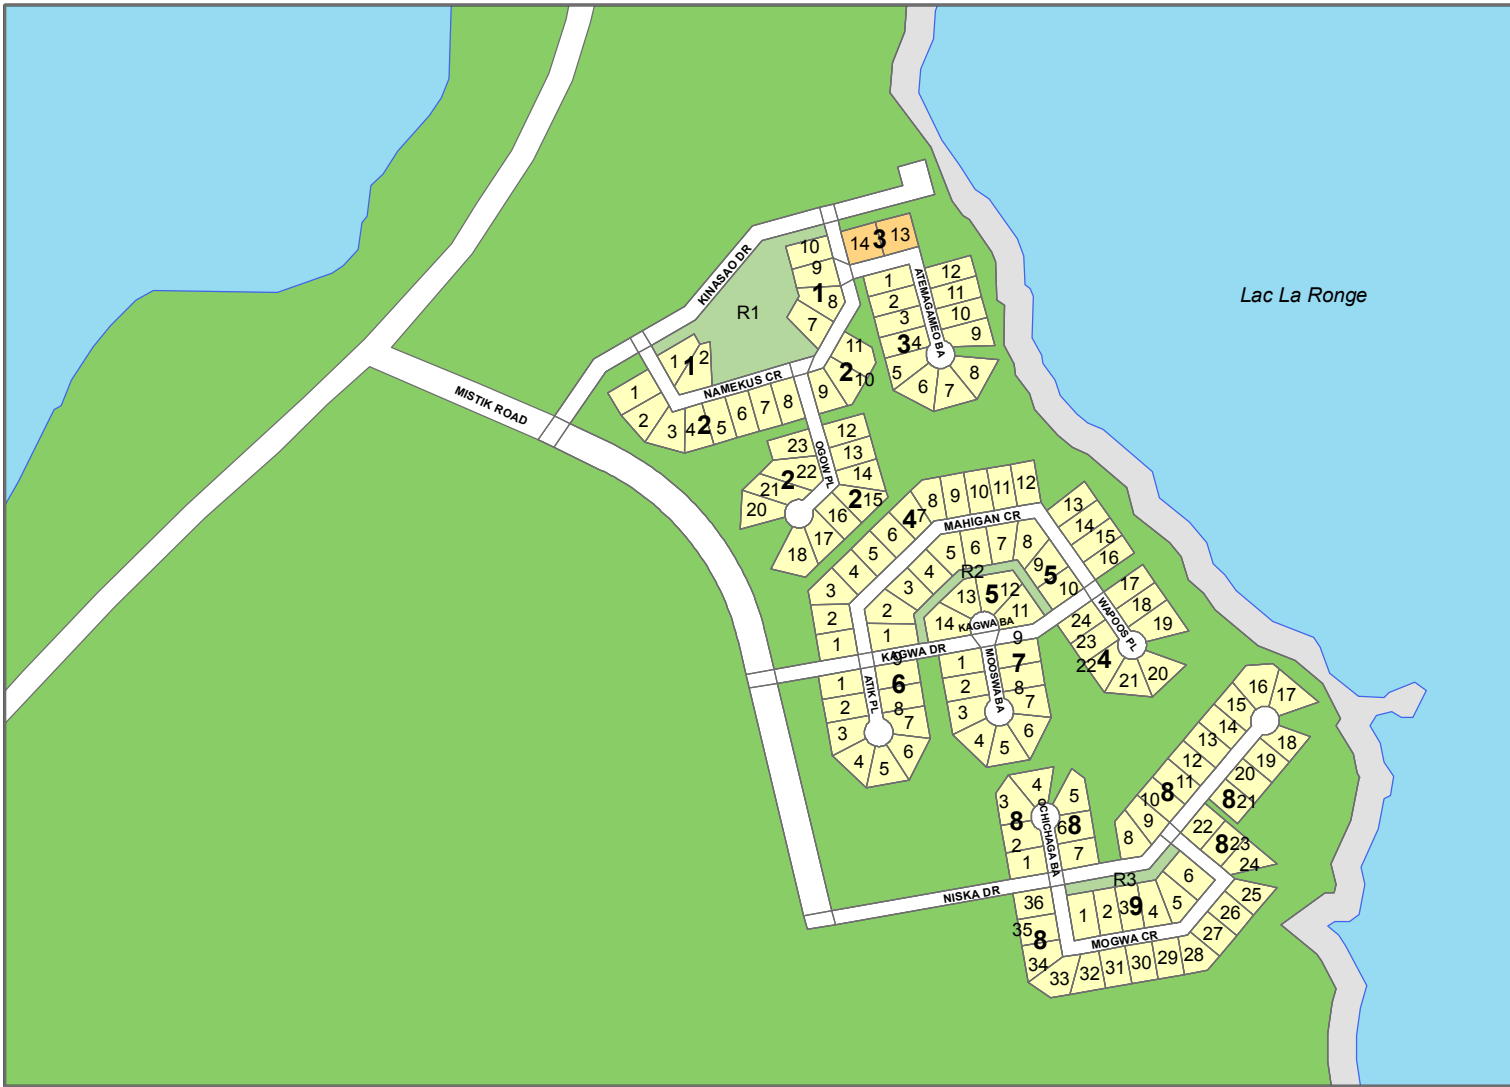

Map 3J. NAPATAK SUBDIVISION A ZONING

ZONING DISTRICTS

- Resort Residential (RR)
- Commercial (C)
- Recreation and Park (RP)
- Resource Land (RL)

- Lake
- Not Included in Planning Area

0 100 200 Meters

LAC LA RONGE PLANNING AREA

ZONING BYLAW
BYLAW NSAD 2 / 2011