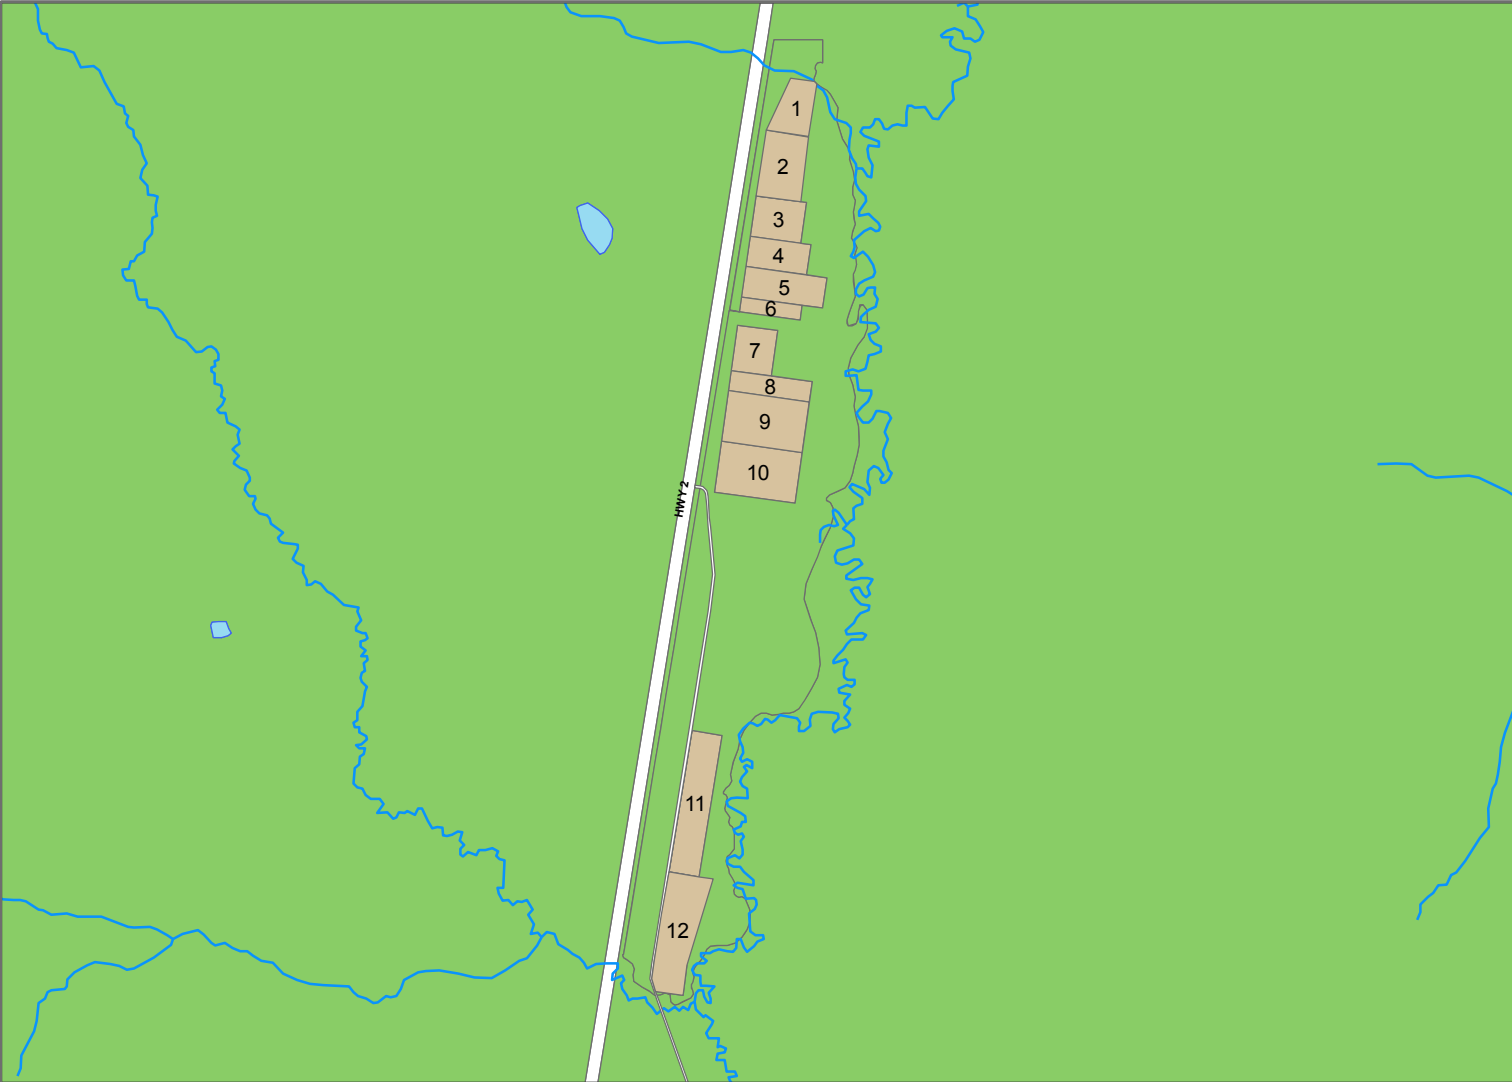

Map 3K.

**RABBIT CREEK
ZONING**

ZONING DISTRICTS

-  Agriculture (A)
-  Resource Land (RL)

-
-  Lakes and Rivers

0 0.5 1 KM

**LAC LA RONGE
PLANNING AREA**

**ZONING BYLAW
BYLAW NSAD 2 / 2011**