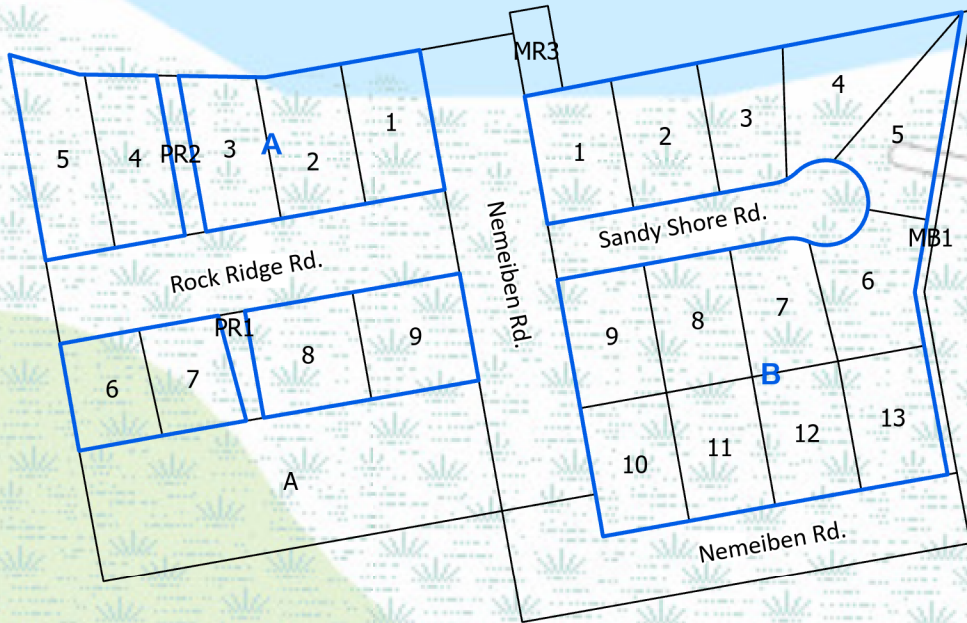

*Nemeiben Lake*

LAC LA RONGE  
PROVINCIAL PARK

-  Lot
-  Block
-  Community limit

-  Provincial Park Land
-  Indian Reserve

Produced by: Northern Planning and Sustainability Unit, Northern Municipal Services.  
 Projection: NAD 1983 CSRS UTM Zone 13N  
 Date Saved: 14/04/2021  
 Data source: basemap - ESRI WorldView, parcel fabric and road names - ISC.