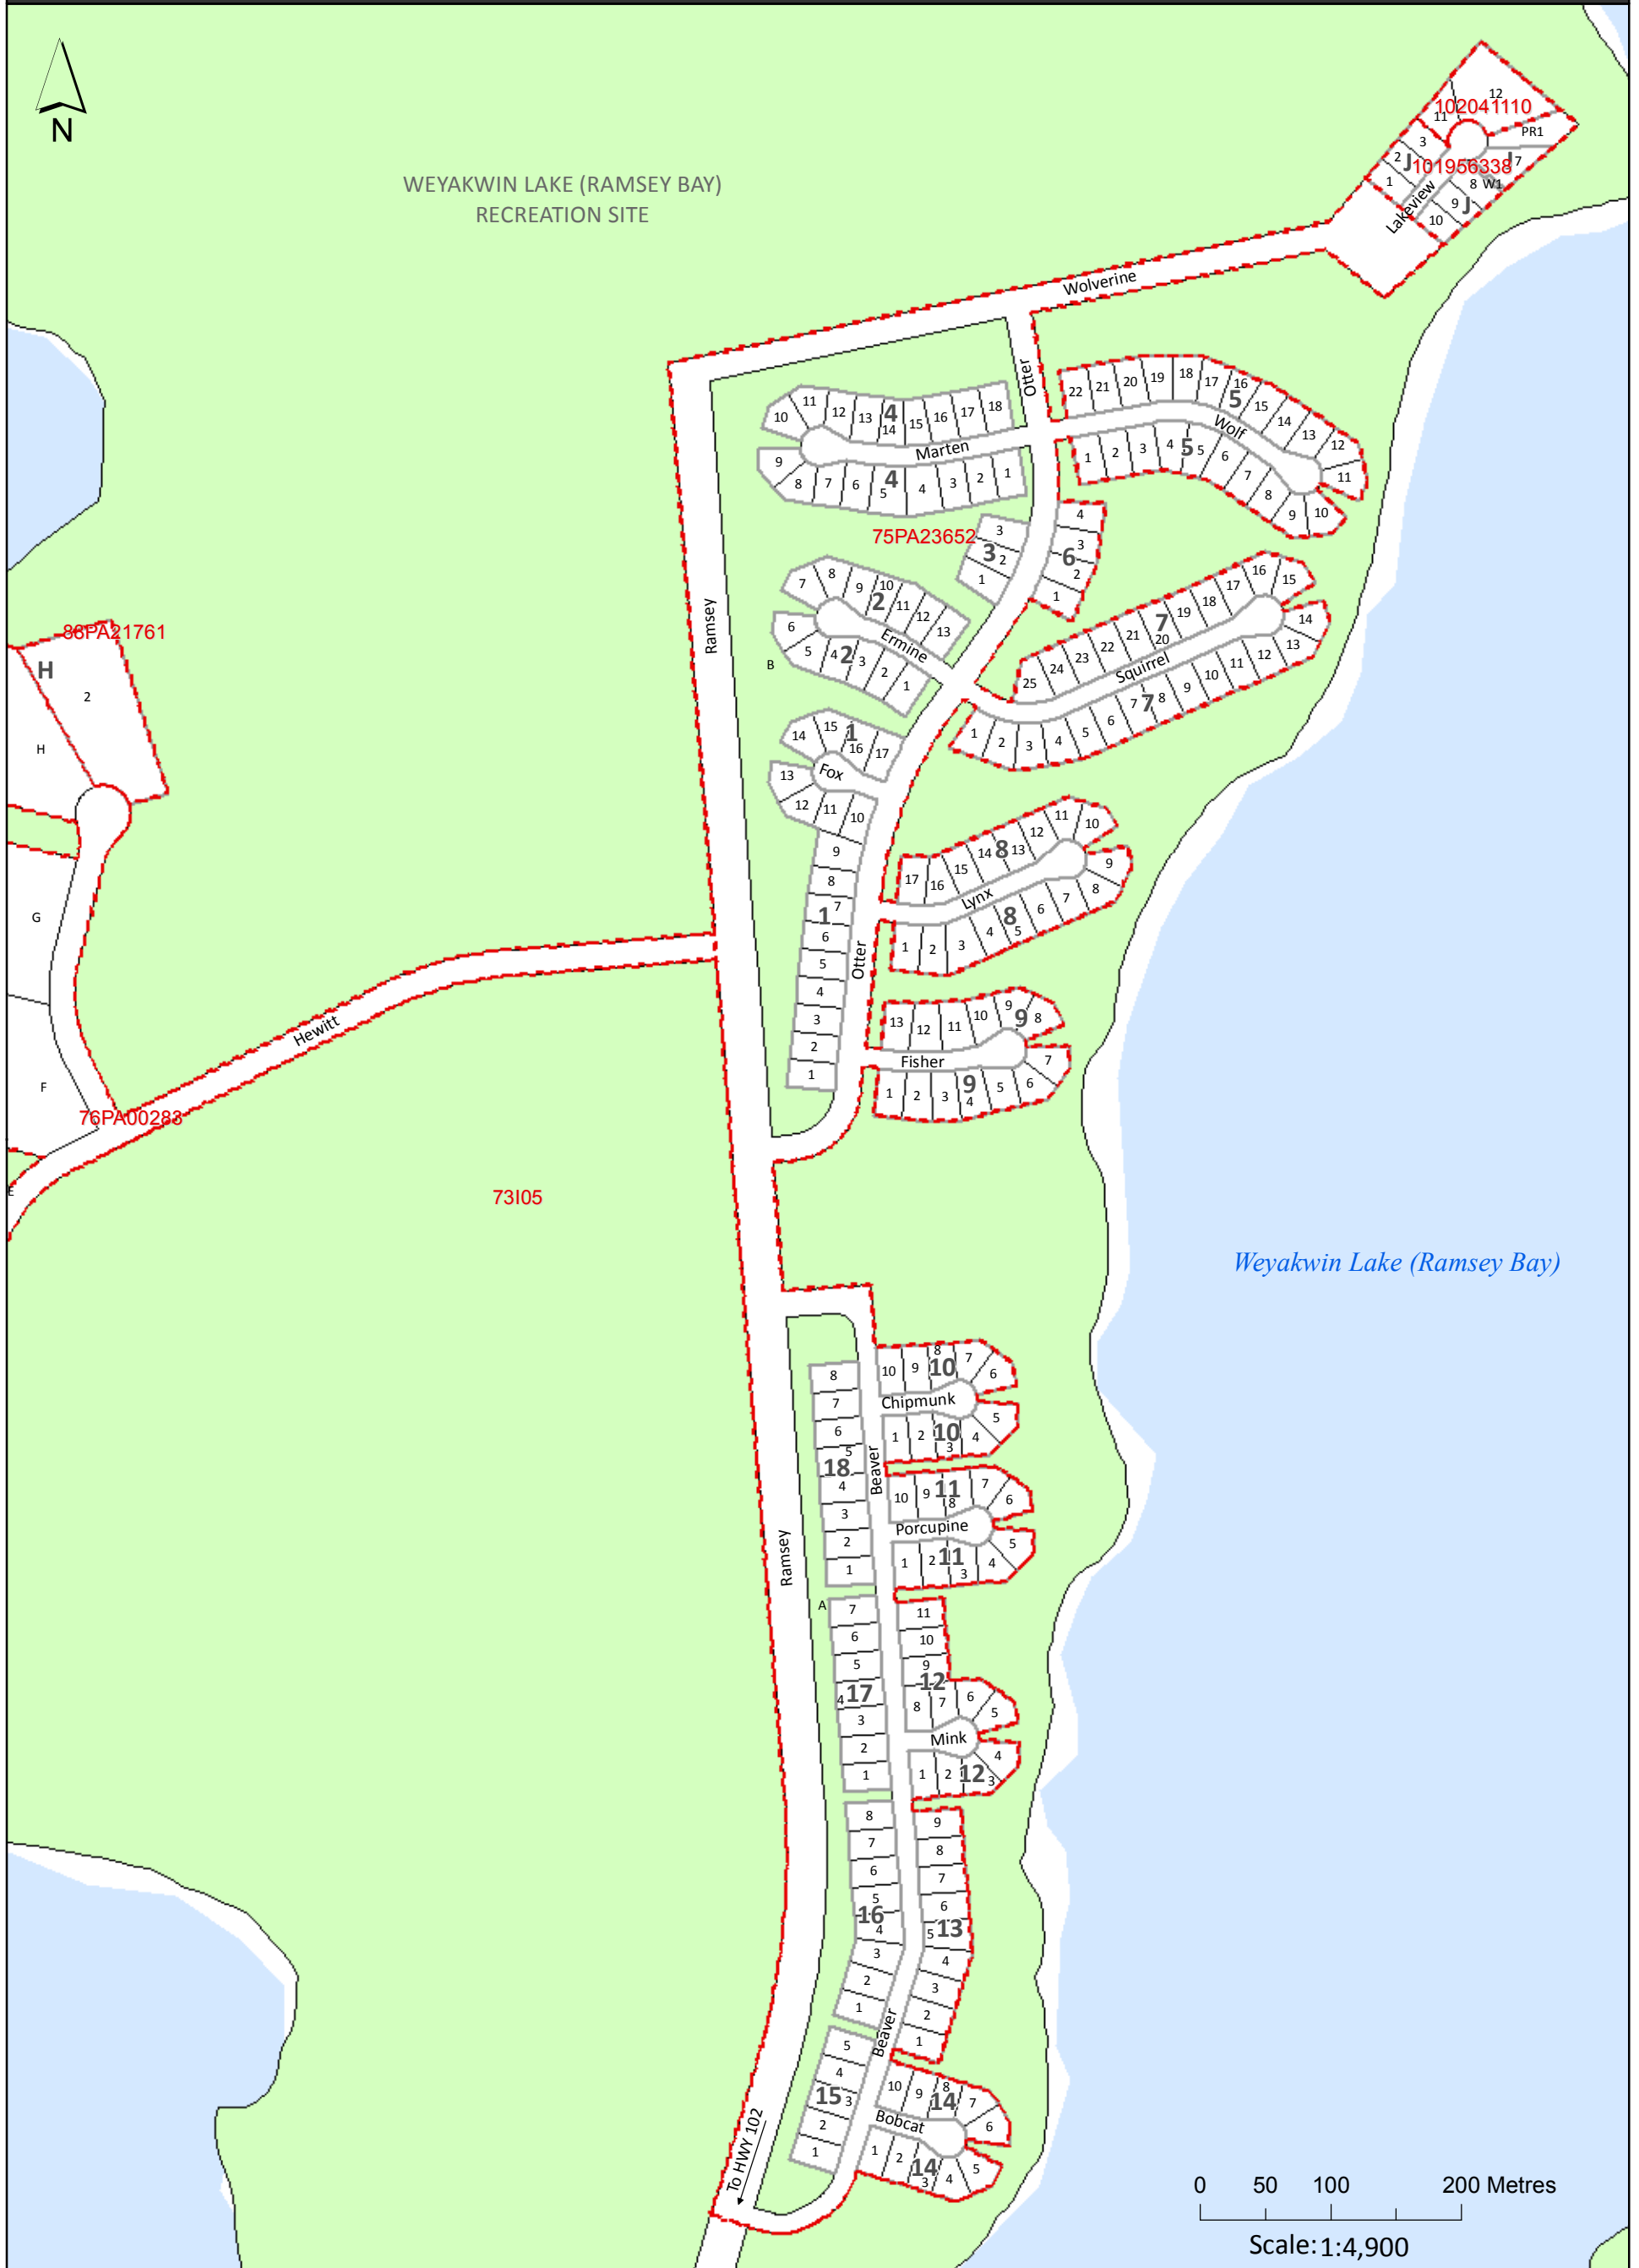

base map  
**Ramsey Bay**

**Resort  
 Subdivision**

**Note:** this map is for reference only and is not to be used for legal purposes.

Produced by: Northern Municipal Services

- Parcel
- Block

- Plan
- Park

Last updated: 28-02-2018

Coordinate System: NAD 1983 CSRS UTM Zone 13N  
 Data source: ISC (parcel fabric)