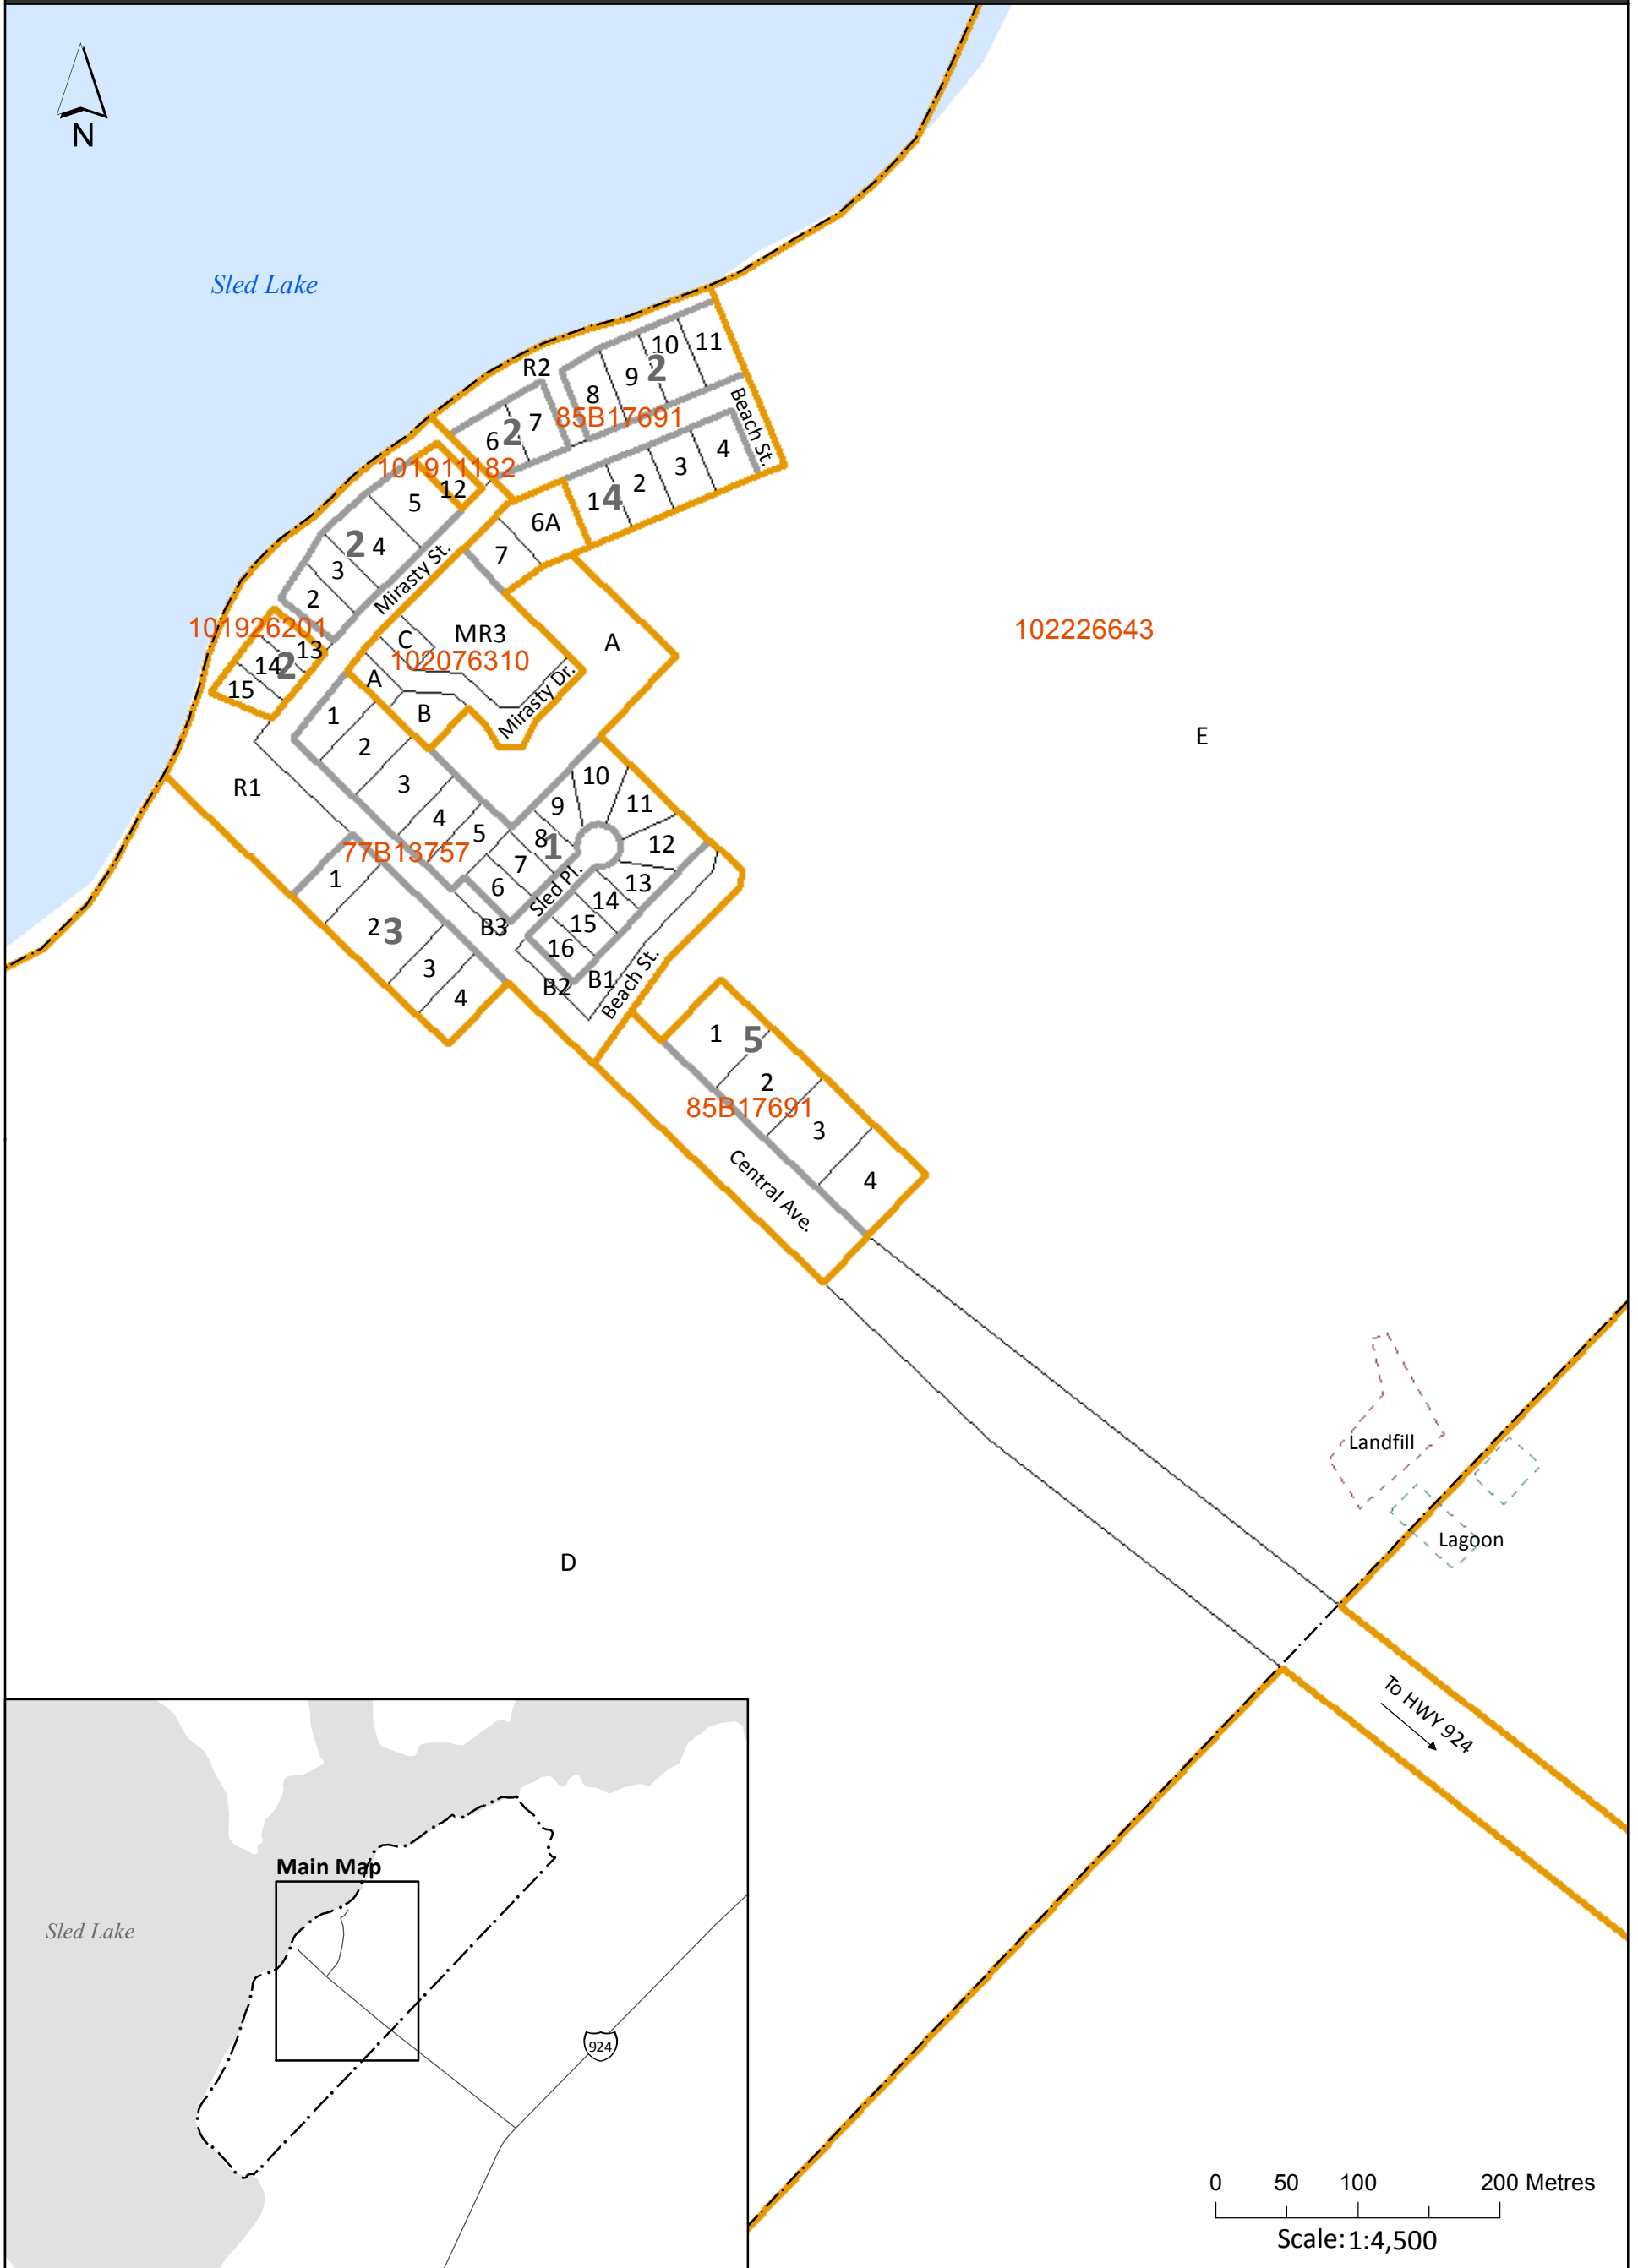

Sled Lake

Northern Settlement of

Base Map

Note: this map is for reference only and is not to be used for legal purposes.

Produced by: Northern Municipal Services

-  Parcel
-  Plan
-  Block
-  Municipal Boundary

Last updated: 02-03-2018

Coordinate System: NAD 1983 CSRS UTM Zone 13N
Data source: ISC (parcel fabric)