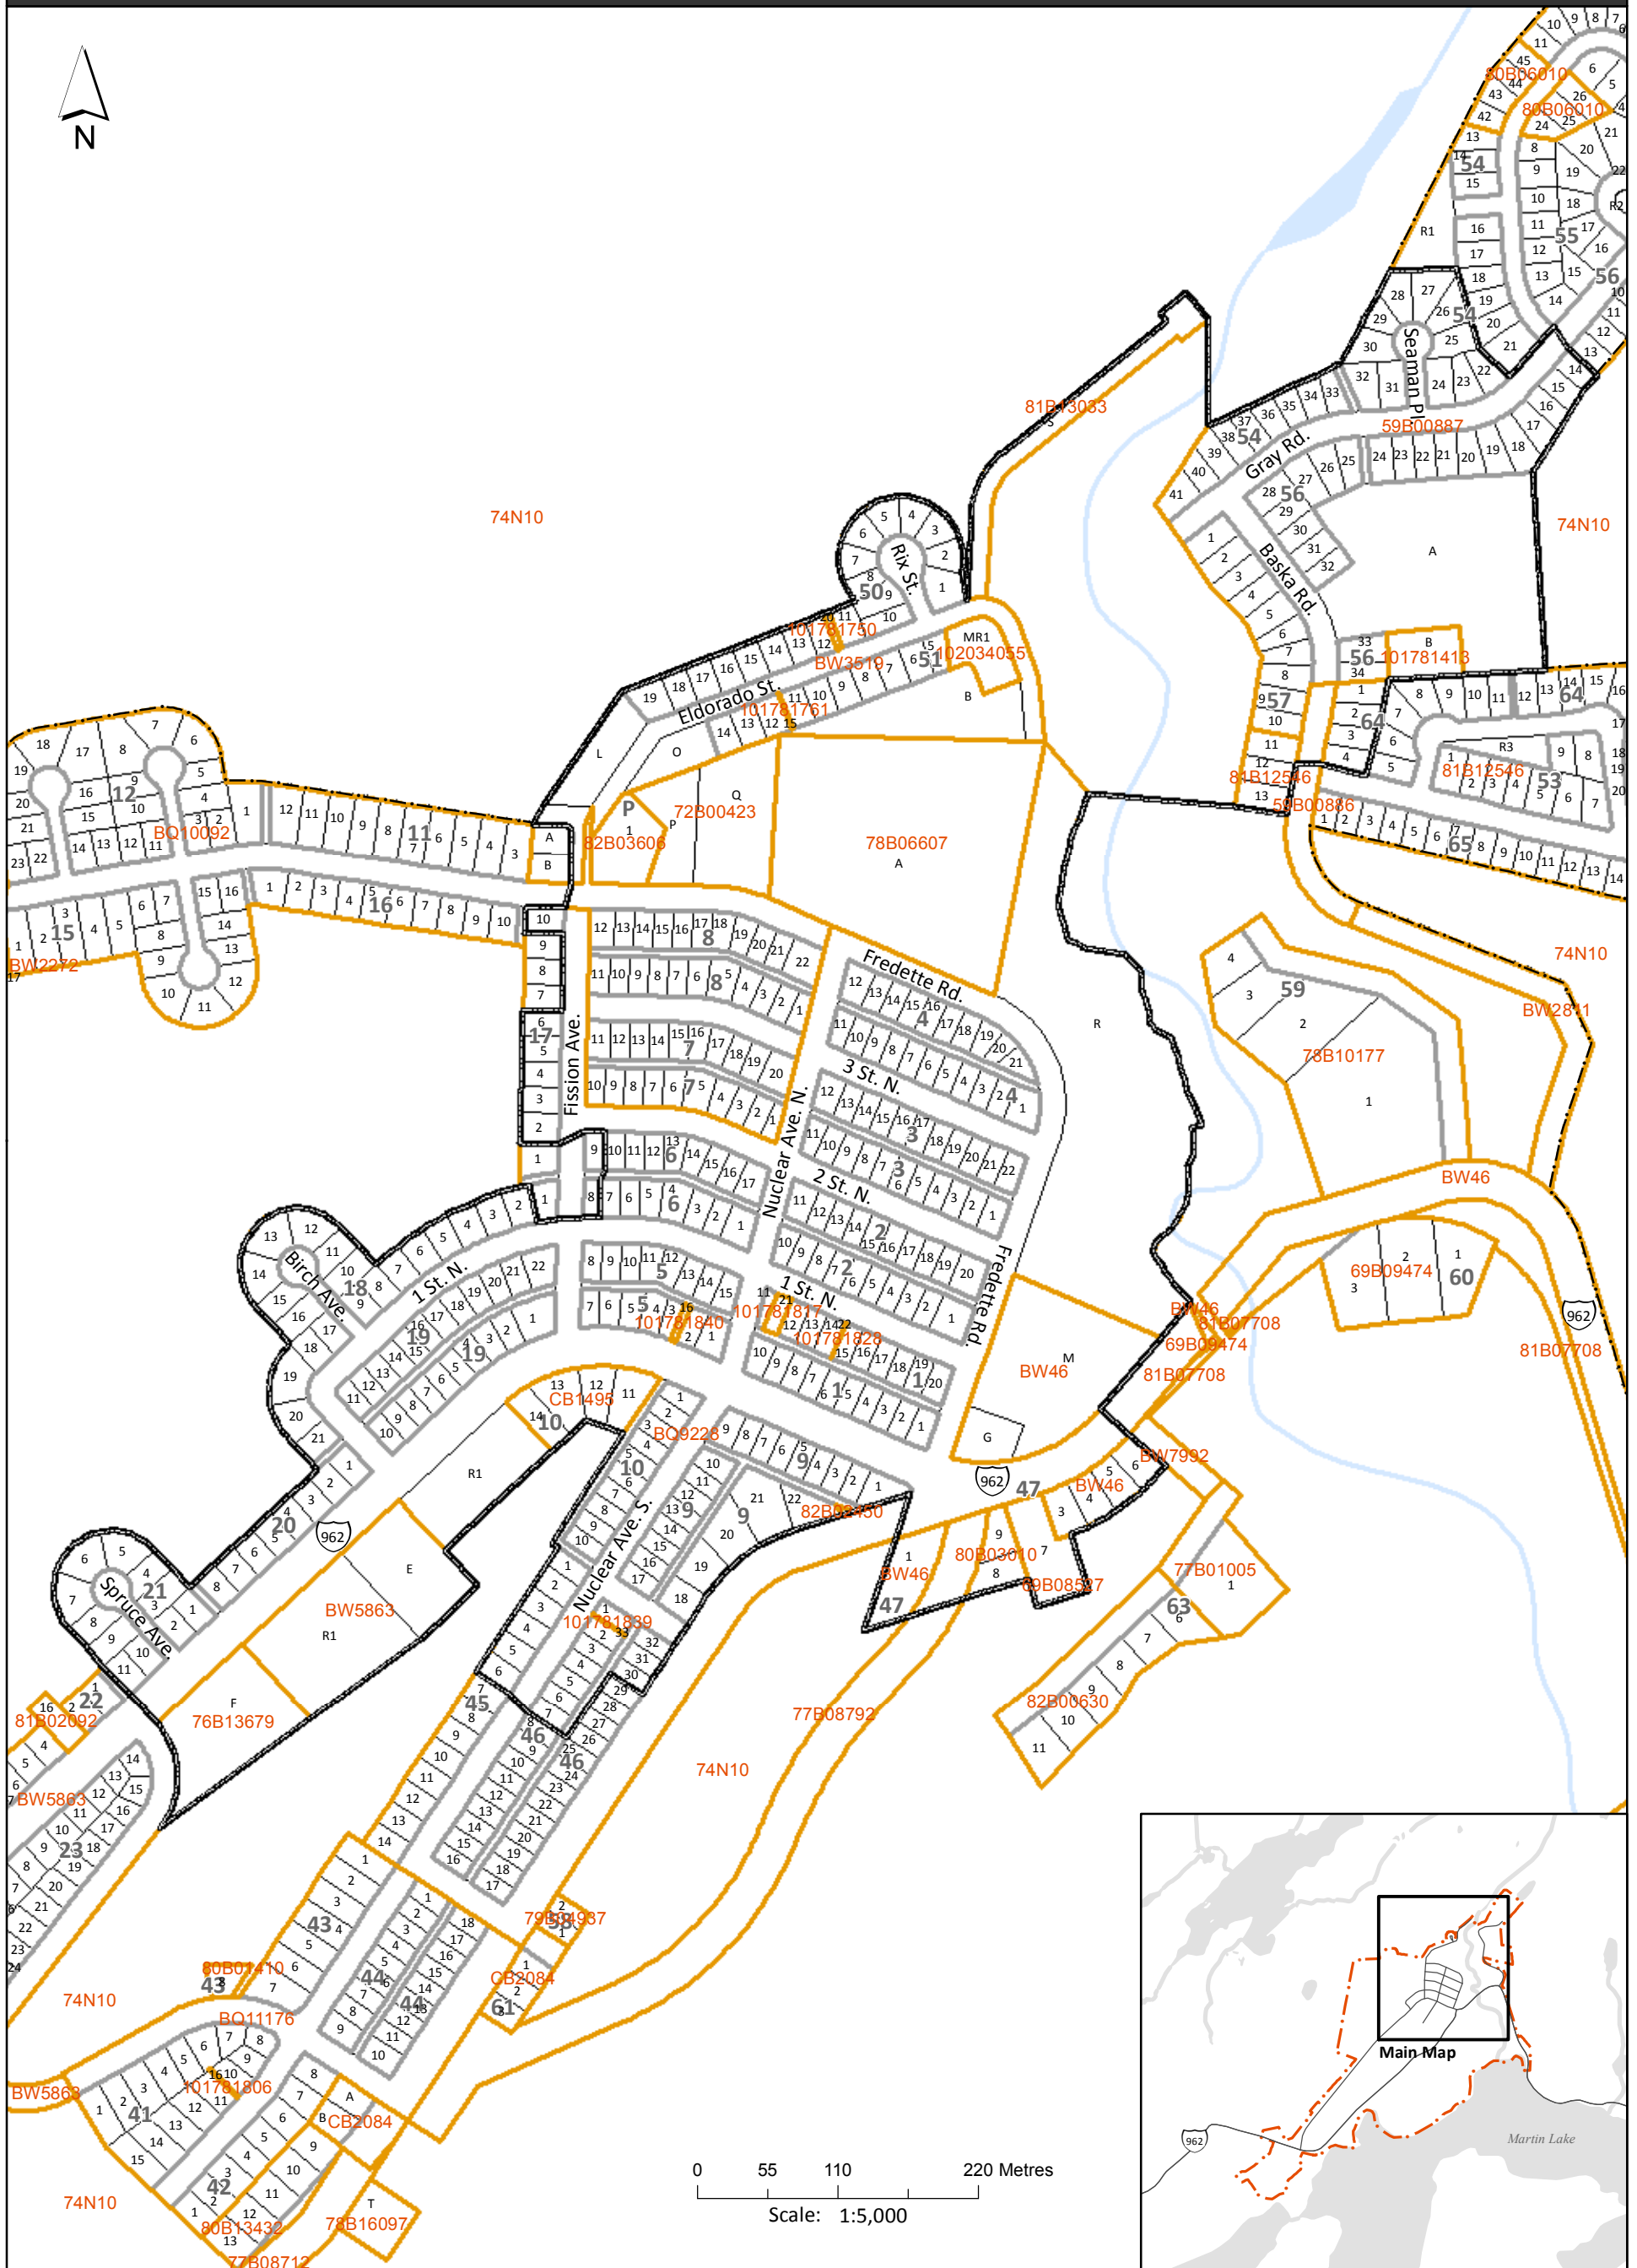

# Uranium City

Northern Settlement of

# Base Map

**Note:** this map is for reference only and is not to be used for legal purposes.

Produced by: Northern Municipal Services

- Municipal Boundary
- Core Boundary
- Parcel
- Block
- Plan

Last updated: 02-03-2018

Coordinate System: NAD 1983 CSRS UTM Zone 13N  
Data source: ISC (parcel fabric)